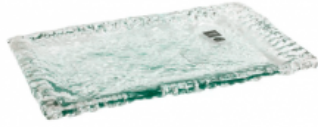

Green Canoe Tray 49x15 cm

Acacia rotating round height 29 cm

Col oval plate 30 cm

Green Flora tray/plate 34 cm

Flora red tray/plate 34 cm

Red rectangular flower tray

Renaissance Tray

40 cm oval porcelain tray

Porcelain egg cup

Rectangular porcelain tray
30x20 cm

Blue Moon Tray 22x10

Crystal with blunt edges

32 cm glass tray

35 cm glass tray

Large rectangular blue
porcelain tray

Rectangular orange porcelain
tray

Steel tray and mirror

Golden tray Café Paris

Monde tray platter 32 cm

Granulated glass tray Florence

Square white tray 32x32 cm

Black melamine tray

White melamine tray

Green marble tray