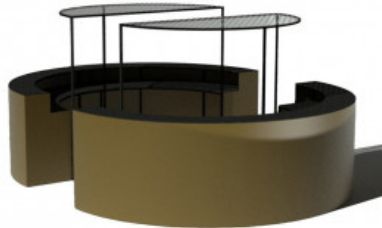

Paula pedestal with lattice and black

Classic Green bar counter

Classic Green pedestal

Glam Mirror bar counter

Glam Mirror pedestal

Paula bar counter with lattice pedestals in black

Bar counter with Classic Green pedestals

Samsun bar counter

Circular bar counter

Half semi-circular bar counter

Beach bar with golden lamps

Large beach bar in the shape of a letter C

Three-sided beach bar

Slate sheet beach bar

Double black beach bar

Double bar with golden lattice and lamps

Golden lattice island

Double California bar

Trio of large California bars

4 large California wooden bar counters

California bar island with 8 tables

Island of 5 California bar counters

L-shaped California bars

Island of 6 California bars

C-shaped California bars

Trio of large C-shaped California bars

Triple white Roma bar counter

Line of 4 white Roma bars

White Roma bars in a C shape

Four white Roma bars in a C shape