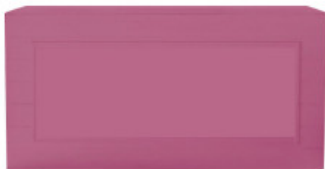

Lahti side bar module

Lahti bar module

Lahti bar counter planter module

Lahti bar counter

Cement bar

Roma bar fuchsia borders

Fuchsia Roma Bar

Paula bar counter with lattice and black

Paula pedestal with lattice and black

Classic Green bar counter

Classic Green pedestal

Glam Mirror bar counter

Glam Mirror pedestal

Paula bar counter with lattice pedestals in black

Bar counter with Classic Green pedestals