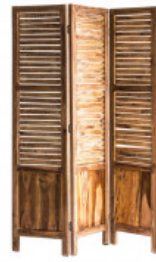

Wood and rattan paraban

Paraban Spire

Paraban Darois

Paraban Lestod

Bamboo paraban

Paraban Selac

Jaban Paraban 110 cm

Paraban Samnu

Bamboo screen

Antique golden screen 122 x
168 cm h

Old gold fleur-de-lis screen

Golden screen

Branches screen

Black shelves screen

Screen cream shelves

Rattan screen 125 cm

Golden wavy screen

Iron screen with black curtain

Screen 150 cm wooden
structure white fabric

Wooden structure screen