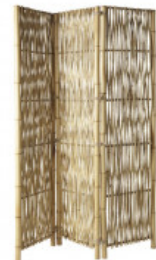

Wood and rattan paraban

Paraban Spire

Paraban Darois

Paraban Lestod

Bamboo paraban

Paraban Selac

Jaban Paraban 110 cm

Paraban Samnu

Bamboo screen

Antique golden screen 122 x
168 cm h

Old gold fleur-de-lis screen

Golden screen

Branches screen

Black shelves screen

Screen cream shelves

Rattan screen 125 cm

Golden wavy screen

Iron screen with black curtain

Screen 150 cm wooden
structure white fabric

Wooden structure screen