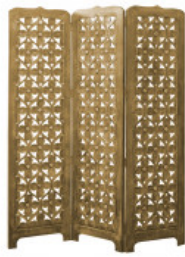

Wood and rattan paraban

Paraban Spire

Paraban Darois

Paraban Lestod

Bamboo paraban

Paraban Selac

Jaban Paraban 110 cm

Paraban Samnu

Bamboo screen

Antique golden screen 122 x
168 cm h

Old gold fleur-de-lis screen

Golden screen

Branches screen

Black shelves screen

Screen cream shelves

Rattan screen 125 cm

Golden wavy screen

Iron screen with black curtain

Screen 150 cm wooden
structure white fabric

Wooden structure screen