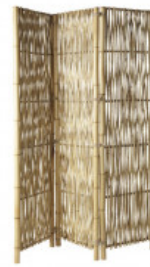

Golden Liquor Cart

Liquor cart metal tray

Silver service cart

Liquor cart

Coil car

Naples wood and black cart

Trolley 20 palm tray

Trolley

Gueridon scissors support

Buffet zinc vertical drinks

Golden wavy screen

Old gold fleur-de-lis screen

Black shelves screen

Golden screen

Screen cream shelves

Rattan screen 125 cm

Antique golden screen 122 x
168 cm h

Bamboo screen

Branches screen

Screen 150 cm wooden
structure white fabric

Wooden structure screen

Iron screen with black curtain

Coat rack with wheels

Wooden hanger