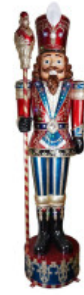

Imperial Nutcracker 243 cm high

Nutcracker with drum 185 cm high

Blue nutcracker 300 cm high

Carol singers figures 85 cm high

Decorative figure Tirso door

Decorative figure Thyrsus bow

Tirso decorative figure

Jade figure

Abstract Tirso decorative figure

Theon female figure

Theon male figure

Theon bust

Athena Figure

Classic man bust

Roman bust of a woman

Florentine Statue 135 cm

Dorotea Statue 140 cm

Sitting horse figure

Brown wheel figure with stand

Cowe decorative figure

Coral fossil simile

Cement child center

Golden lizard figure with ball

Teak horse figure