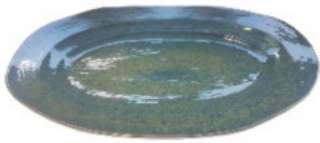

White round melamine tray

River canoe galvanized canoe
and white enamel

Steel tray and mirror

Golden tray Café Paris

Wooden canoe

Black melamine tray

White melamine tray

Green marble tray

Travertine Marble Tray

River galvanized and white enamel rectangular tray

Melamine tray white 53 cm

Bura bowl

Bura garnet tray

Bura black tray

Black Bura triangular tray

Antique steel and mirror tray

Turquoise and gold tray

Green and gold tray

Imitation wood buffet tray

Sand stoneware tray

Black stoneware tray

Black Japanese tray

Greece oval melamine tray

Black buffet tray 40 x 60 cm

Two-tone marble wood
melamine tray 30 x 20 cm

Round wooden tray with
handles 40 cm

Round wooden tray with
handles 35 cm

Black tray high 50 cm

Black tray high 45 cm

Walnut tray 12 compartments

Blue rectangular flower tray